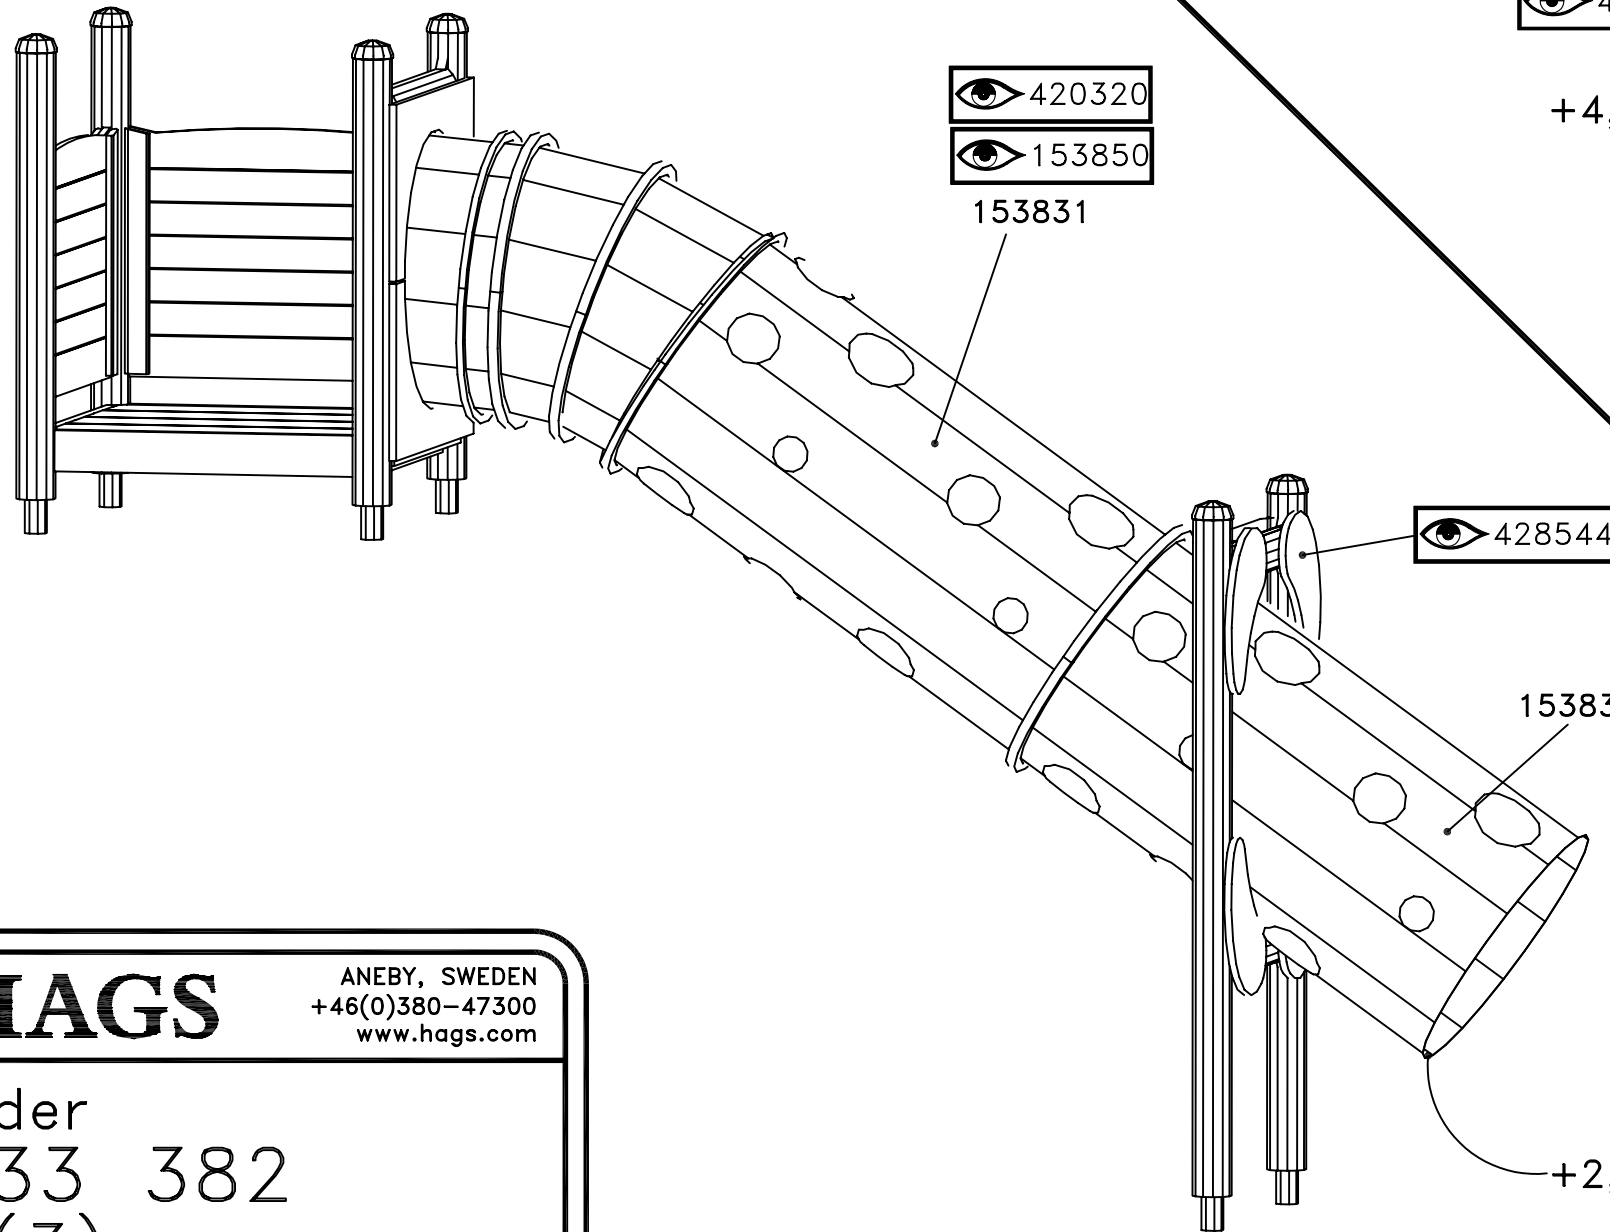

STEP 1

STEP 2

HAGS ANEBY, SWEDEN
+46(0)380-47300
www.hags.com

Rider
133 382
2(3)

MN NN 2009-05-07 2