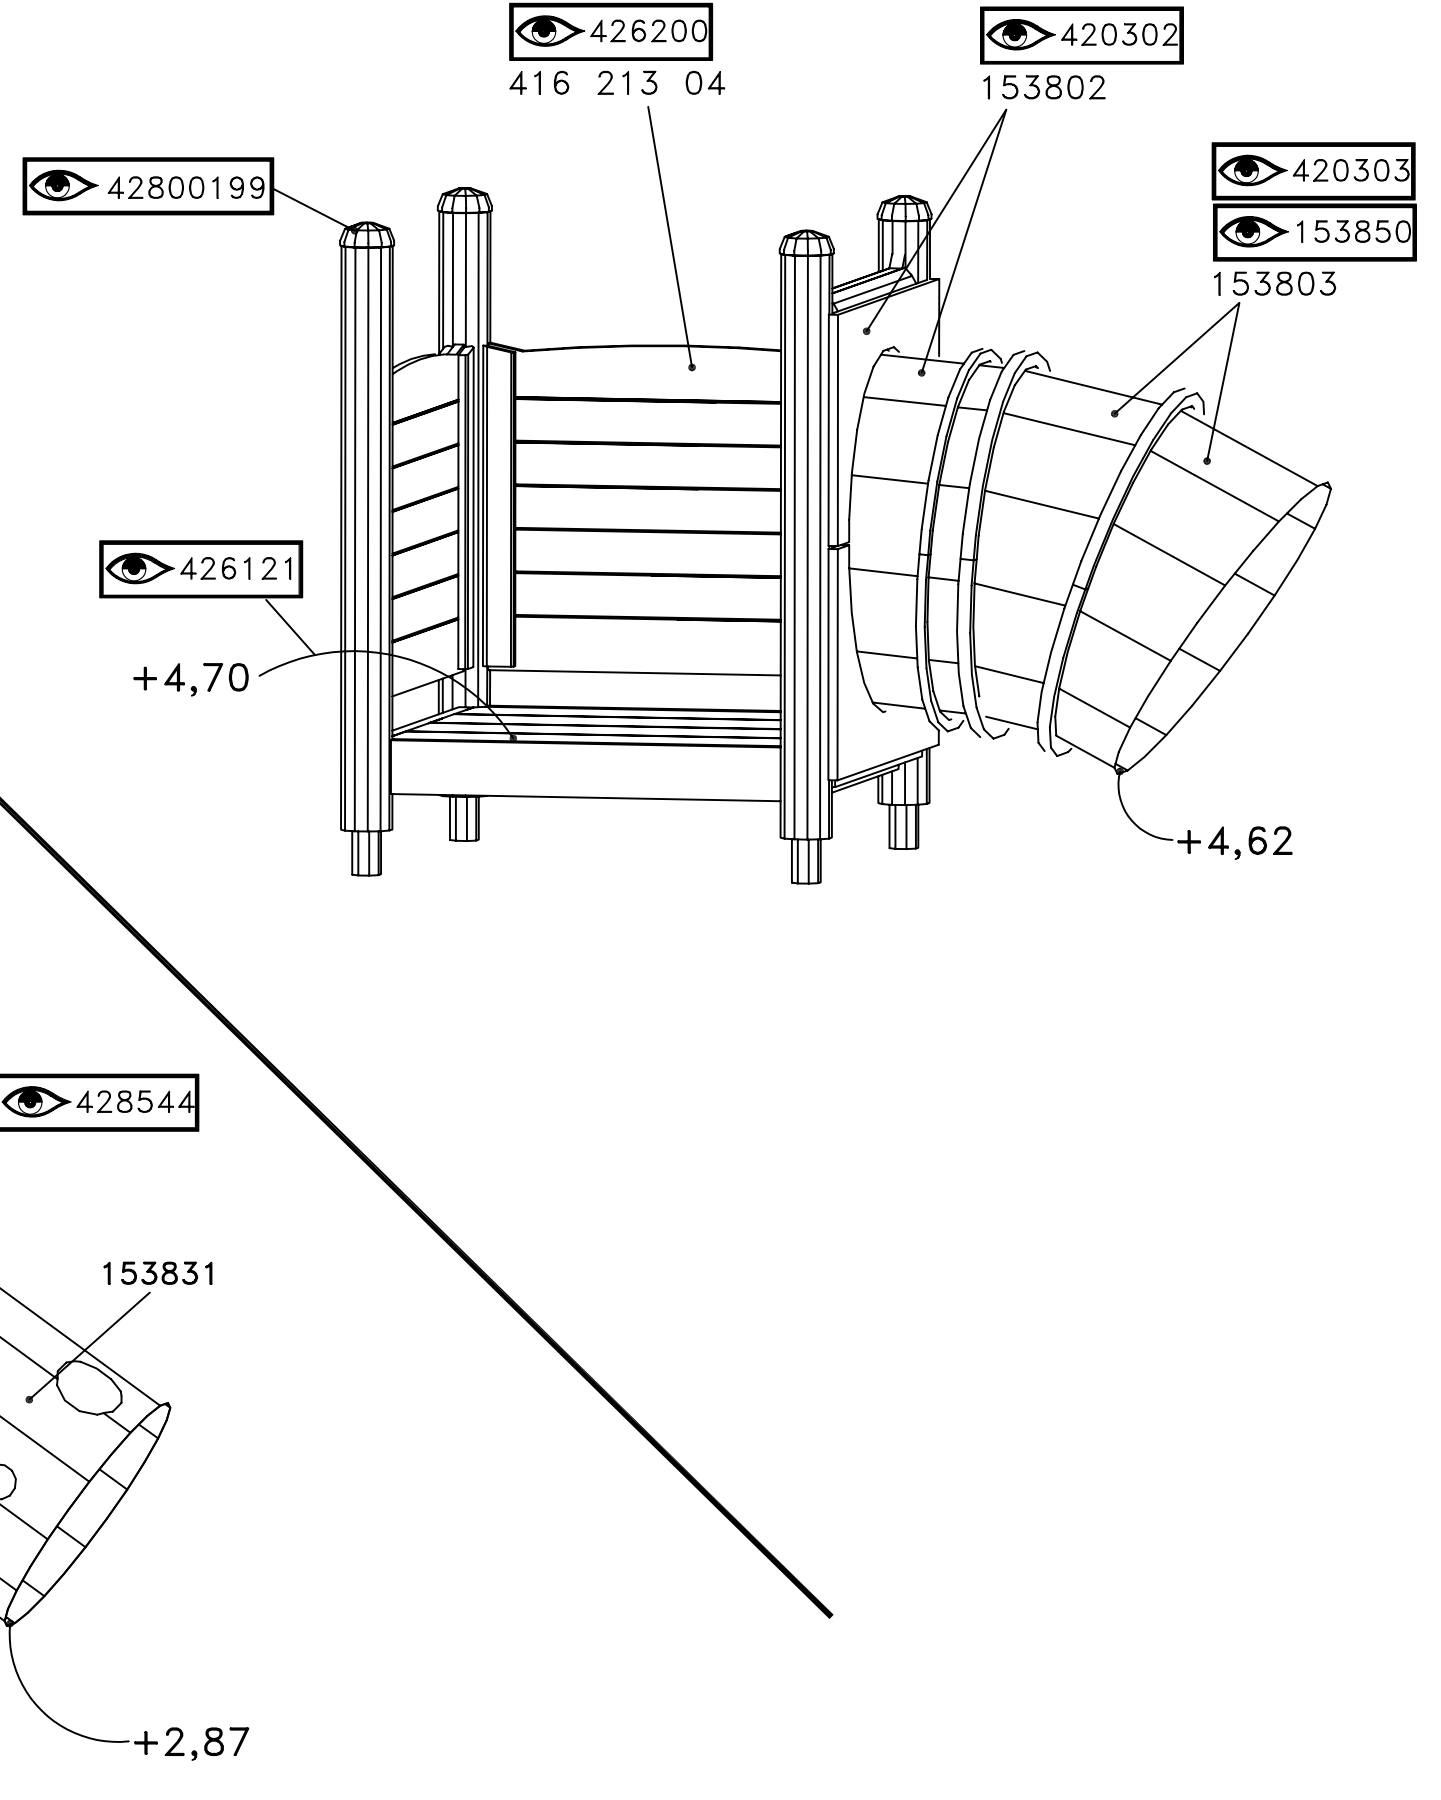

STEP 1

STEP 2

HAGS ANEBY, SWEDEN
+46(0)380-47300
www.hags.com

Rider
133 382
2(3)

MN NN 2009-05-07 2