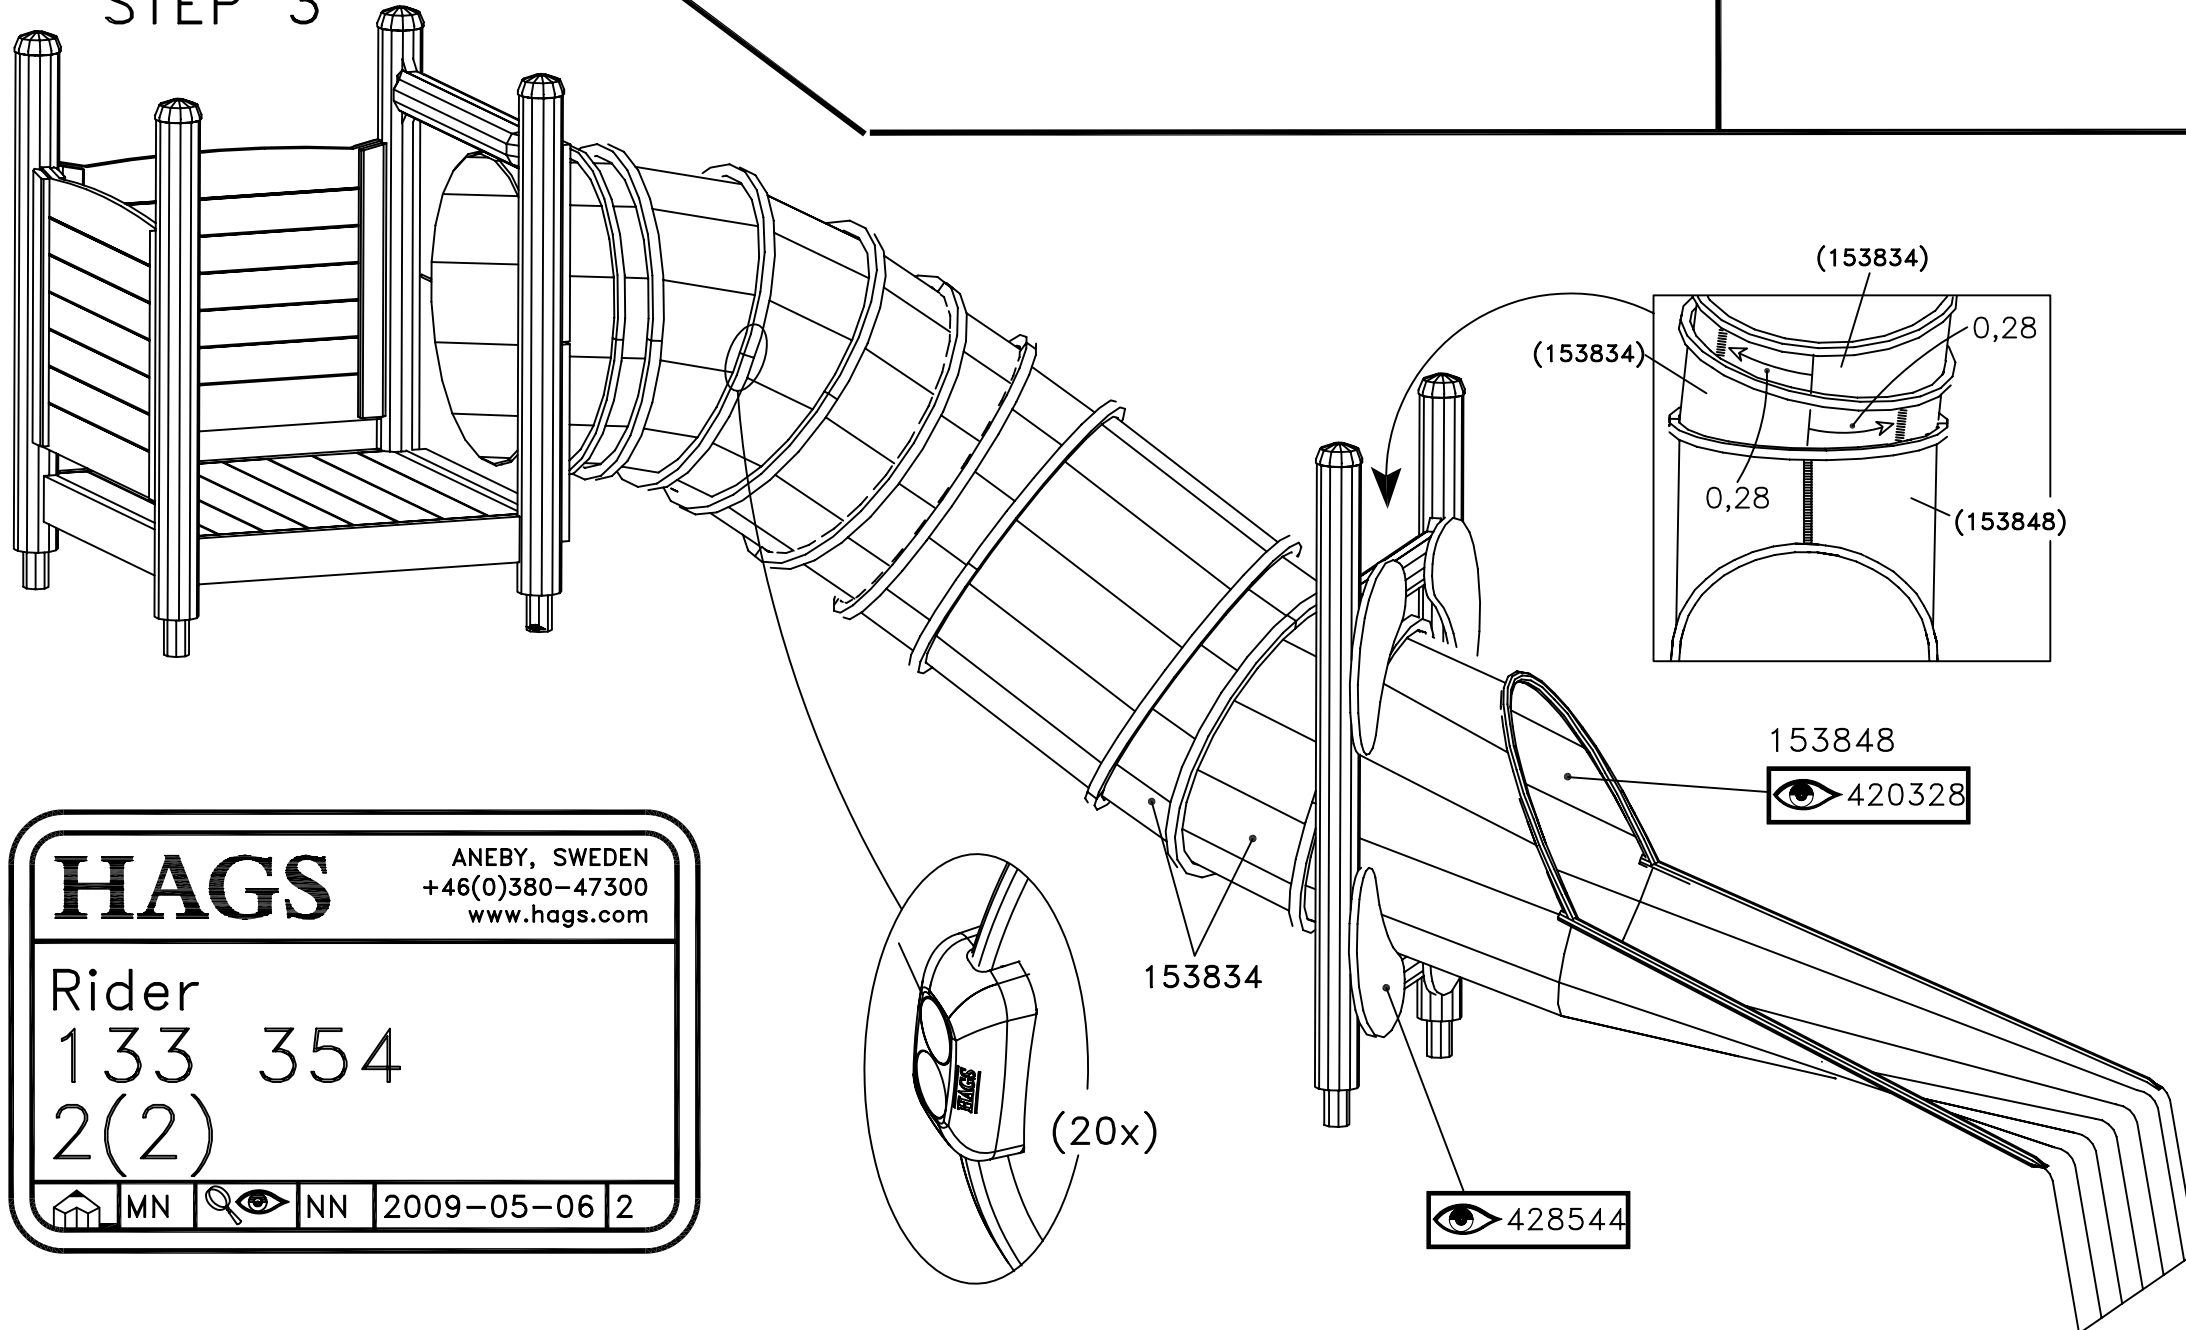

STEP 3

HAGS ANEBY, SWEDEN
+46(0)380-47300
www.hags.com

Rider
133 354
2(2)

MN NN 2009-05-06 2