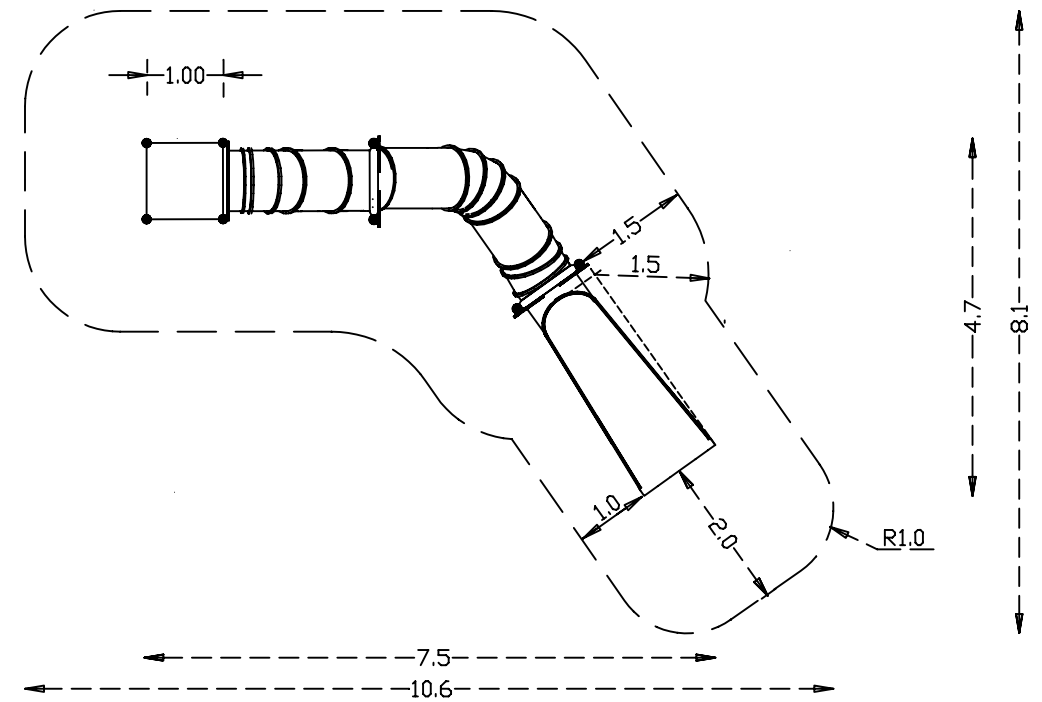

HAGS

ANEBY, SWEDEN
+46(0)380-47300
www.hags.com

Rider
133 359
1(3)

MN TJ 2009-06-16 3