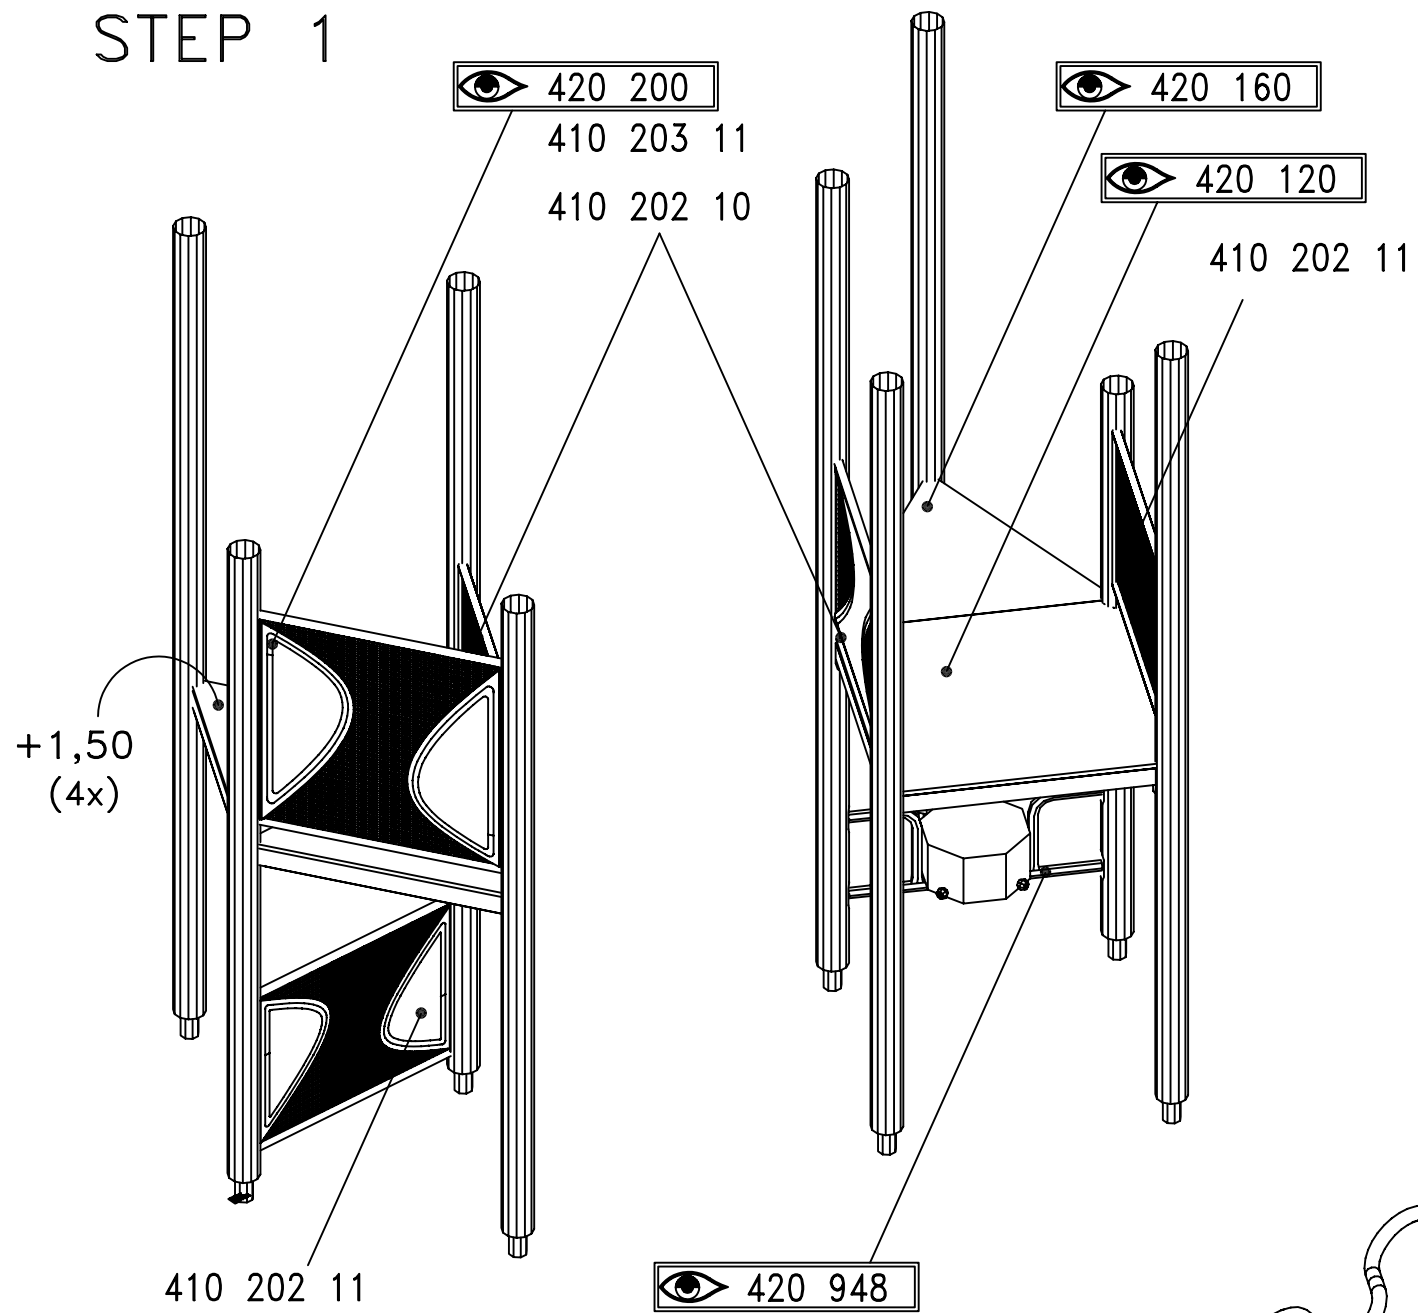

2,60m

≥EN 1176
≥CPSC

STEP 1

STEP 2

| | | | |
|-------------|----|-----------------|---|
| HAGS | | ANEBY, SWEDEN | |
| | | +46(0)380-47300 | |
| | | www.hags.com | |
| Finn | | | |
| 408 | | 187 | |
| 2(2) | | | |
| UD | TJ | 2009-05-26 | 1 |

* = 0, 2, 3, 4